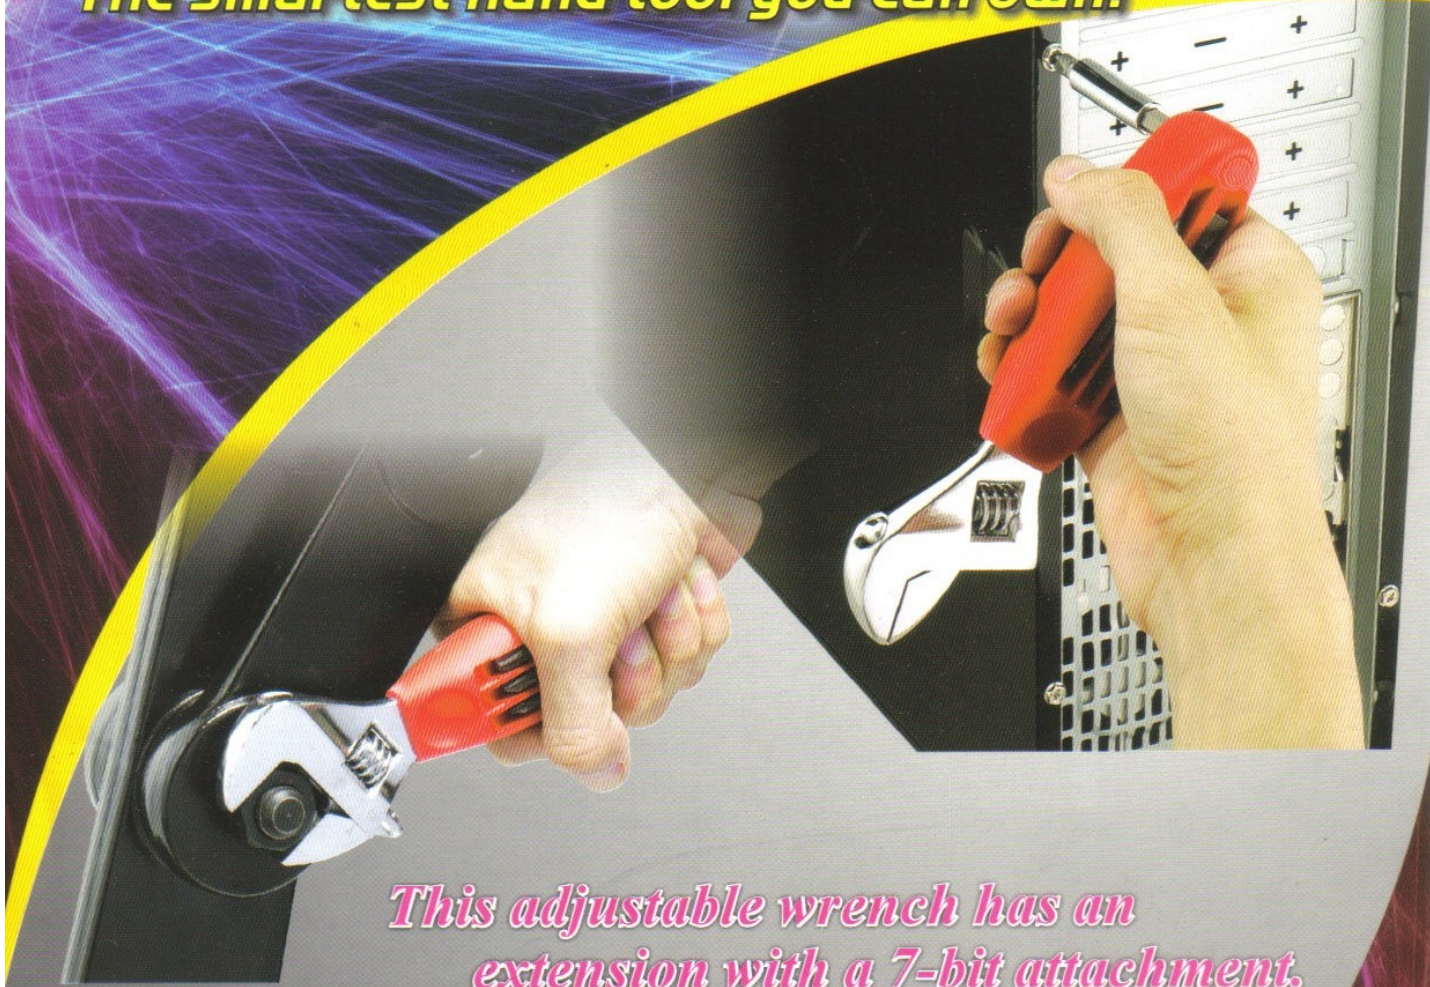

10-in-1 Multi-adjustable Wrench

Compact, easy-to-find and use

The smartest hand tool you can own!

This adjustable wrench has an extension with a 7-bit attachment.

GB191-10A

巨鎮企業股份有限公司
Giant Brand Enterprise Co., Ltd.
 彰化縣埤頭鄉豐崙村光復路129巷87號